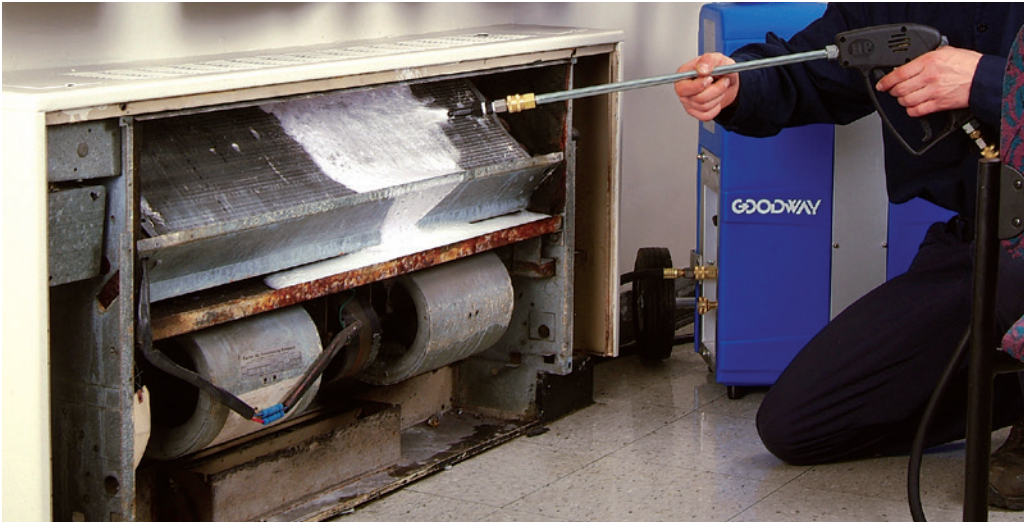

SAFE FOR YOUR COILS AND FOR YOU

CC-140 – The Right Touch

Not all coil cleaners are created equal. Some can actually damage your coils and generate toxic fumes. The award-winning CC-140 CoilPro® from the house of Goodway works by applying a thick layer of non-fuming CoilShine® expanding foam cleaner to loosen stubborn deposits without damaging your coil.

With pressure regulation at your fingertips, you can quickly flush loosened deposits down the condensate drain without damaging the delicate fins or overwhelming the drain pan. And since dirty coils won't come to you, the CoilPro includes a built in ergonomic dolly with stair glides. For total mobility, just flip a switch and go from AC power to the on-board 12V rechargeable battery. A control valve allows you to choose from a garden hose water supply or either of the two integrated tanks.

Note: Visit goodway.com for accessories

FEATURES

- Deep cycle 12V rechargeable battery or 115V AC power input
- 18" wand and four custom nozzles
- Integrated 5 gallon water tank and 5 gallon chemical tank
- Heavy-duty ergonomic cart with stair glides
- Control valve to inject chemicals at 6:1 ratio (can be factory adjusted)
- Wide variety of custom attachments